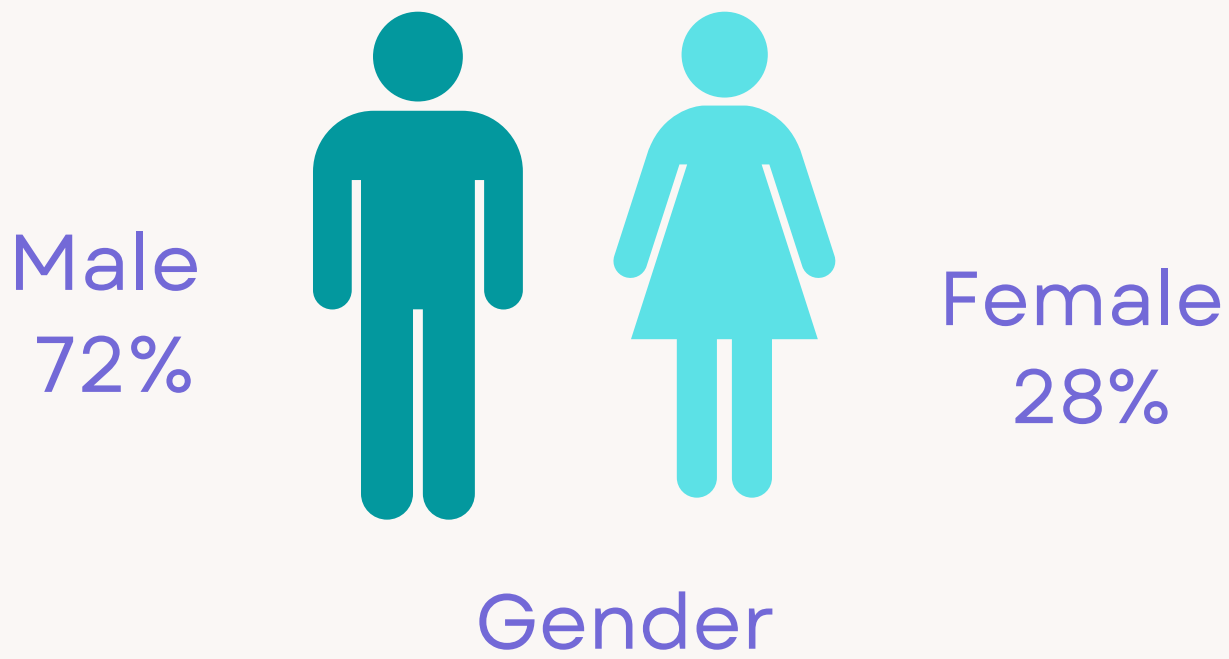

PGDM Marketing Final Placement HighLights 2020-22

Batch Size

60

47% Batch placed
above

Rs. 7 LPA

Average CTC

Rs. 6.5 LPA

Average CTC of Top
20%