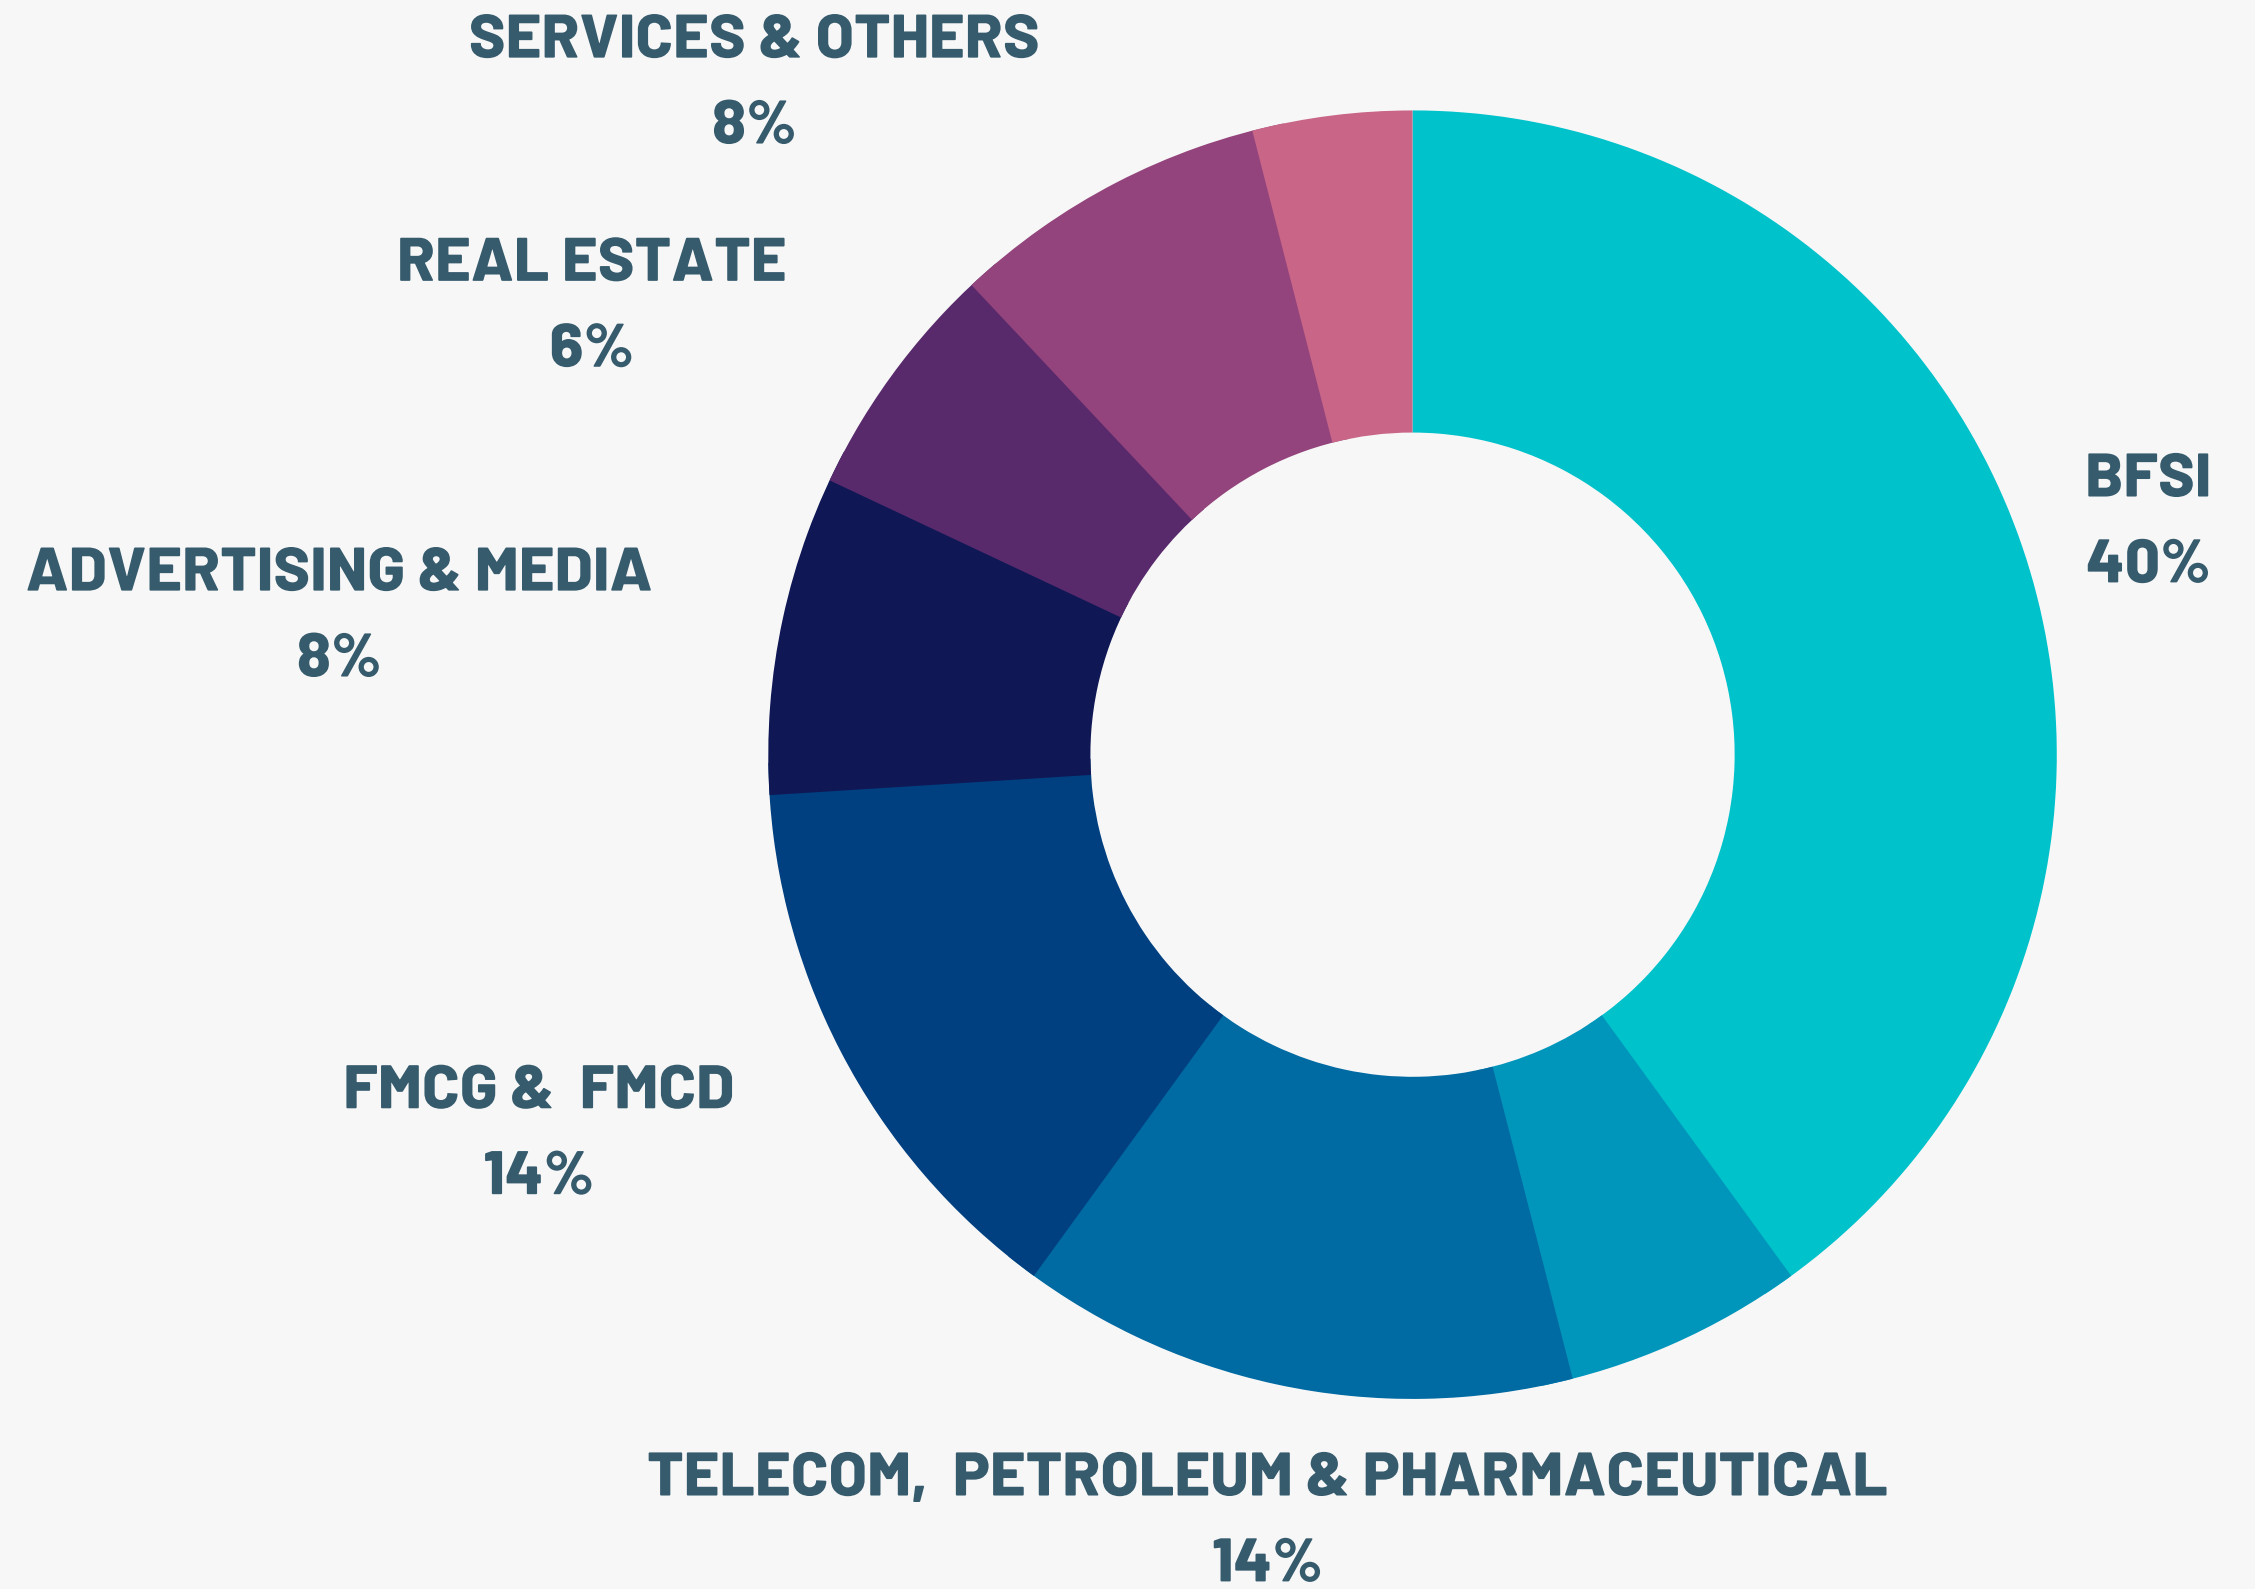

Rs. 8.03 LPA

Highest CTC

Rs. 9 LPA

Average CTC of Top
10%

Rs. 8.16 LPA

Average CTC of Top
30%

Rs. 7.82 LPA

Sector Wise Placements