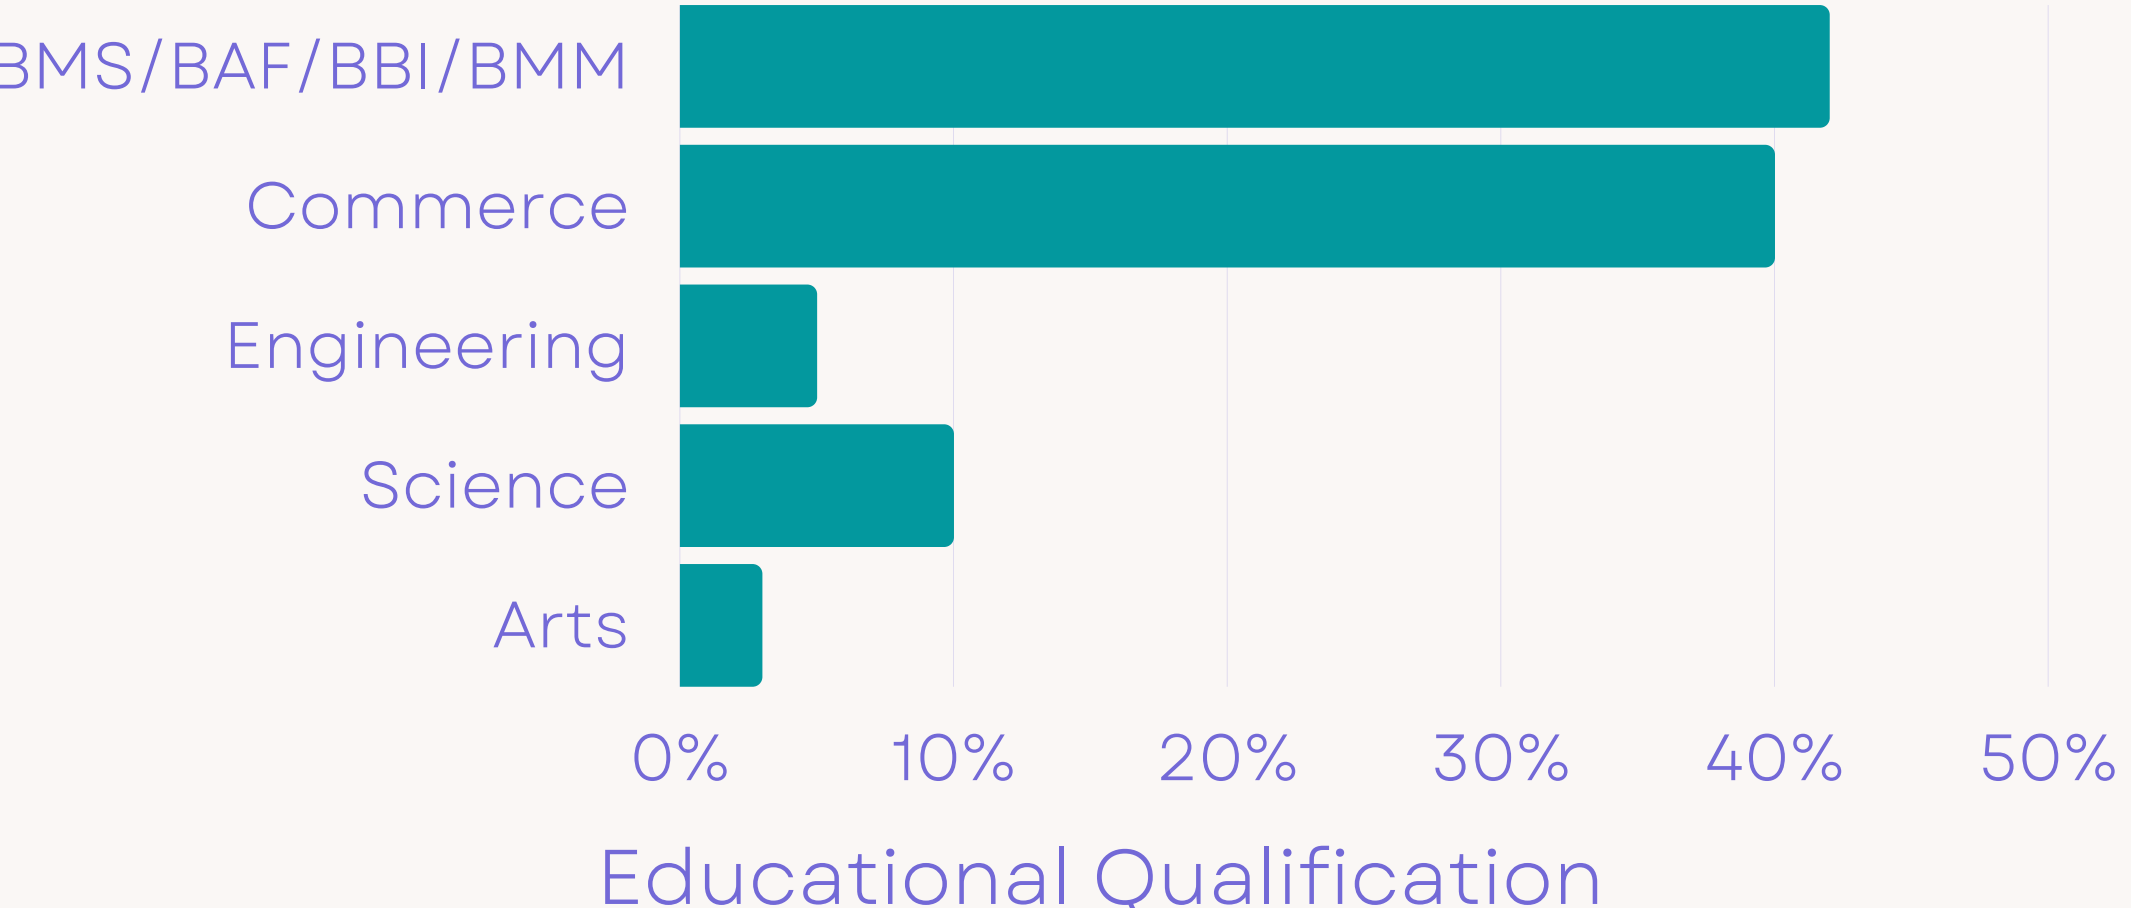

PGDM Marketing Final Placement HighLights 2020-22

Batch Size

60

47% Batch placed
above

Rs. 7 LPA

Average CTC

Rs. 6.5 LPA

Average CTC of Top
20%